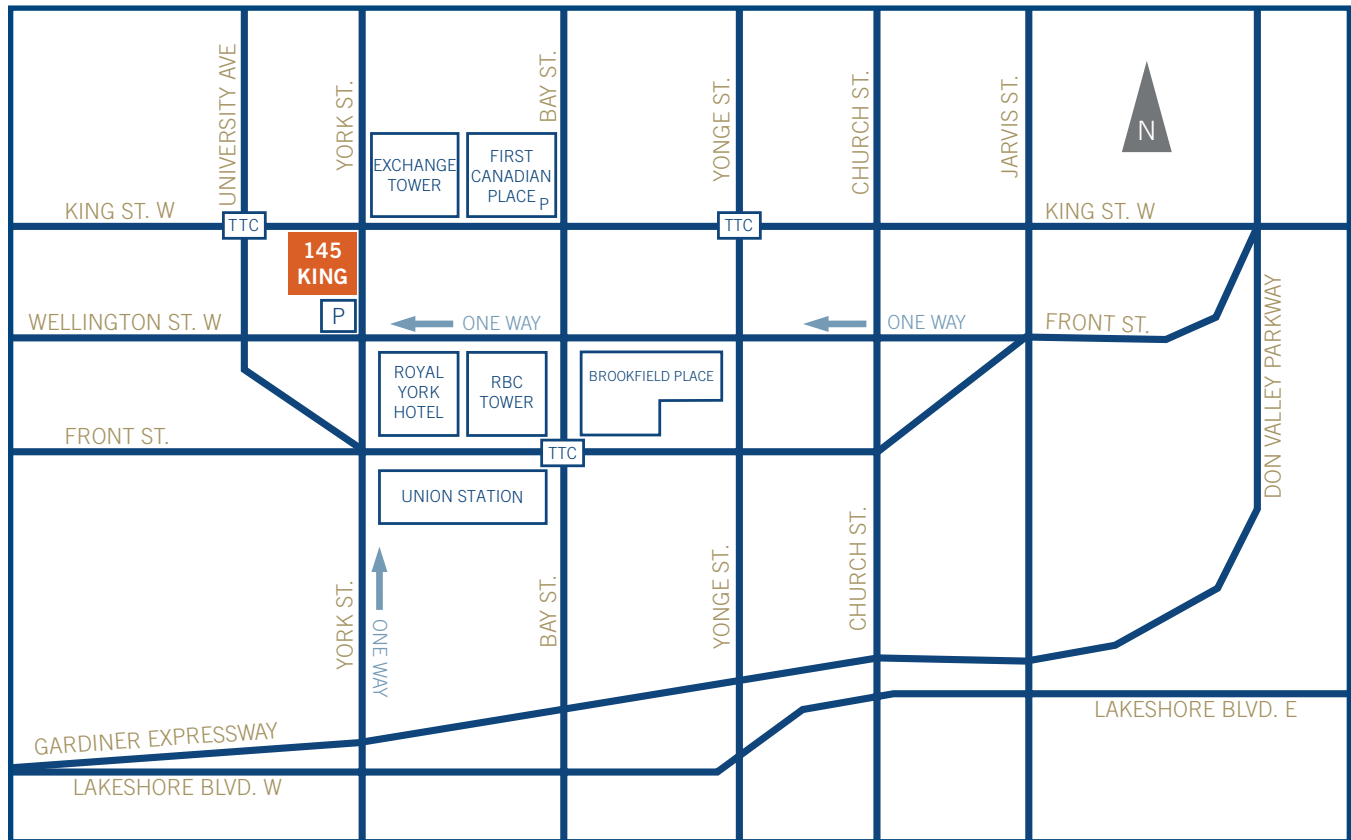

DIRECTIONS TO 145 KING STREET WEST

Richardson GMP Limited

145 King Street West, Suite 500
Toronto, ON M5H 1J8

Tel: 416.943.6696
Toll Free: 1.866.263.0818

Directions from Yonge Street

South on **Yonge St.**, turn right on **Wellington St.**, turn right into the **T-D Centre underground parking** or proceed on to **York St.**, turn right on York (one way North) and turn left almost immediately into the **“Impark” underground parking area.**

Directions from the Don Valley Parkway (DVP)

Travel South on the **DVP** continuing onto the **Gardiner Expressway** travelling West, exit at **Bay St.**, turn right onto Bay St., turn left onto **Wellington St.**, turn right onto **York St.**, and turn left almost immediately into the **“Impark” underground parking area.**

Directions from the Gardiner Expressway

Exit onto **Lakeshore Blvd. East** continuing to **York St.**, turn North on York St. to just past **Wellington St.** and turn left almost immediately into the **“Impark” underground parking area.**

Directions from TTC / GO Train

Take the **TTC** South to **St. Andrews Station**. Outside, follow King St. East one block to **145 King** (which is the corner of York/King). Or take the **GO Train** downtown and exit at **Union Station**. Outside, follow **York St.** North two blocks to **145 King.**