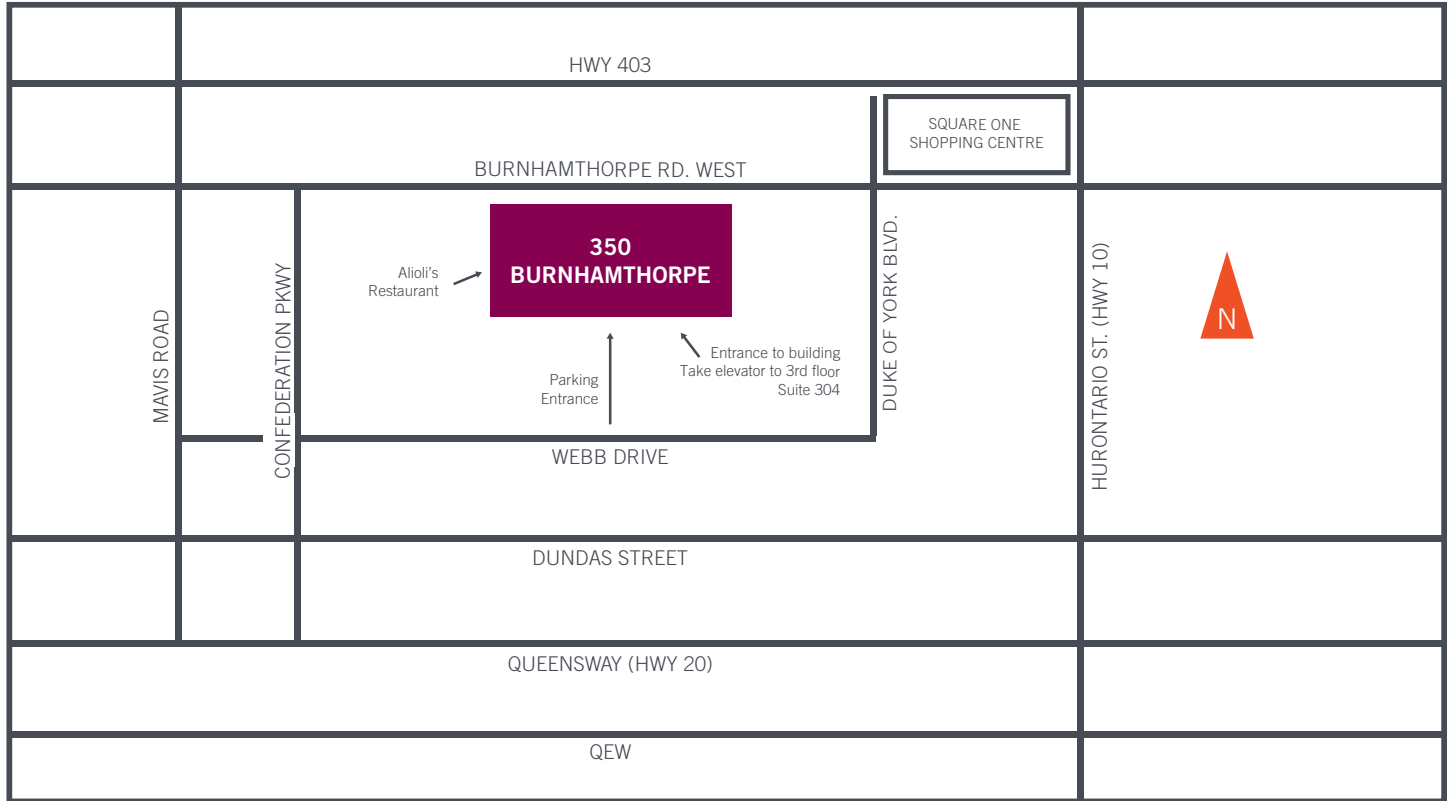

Directions to Richardson GMP Limited

304 – 350 Burnhamthorpe Road West, Mississauga, ON L5B 3J1

Tel.: 905.566.7735
Toll free: 1.866.205.3548

Directions from North Toronto

Take **401 West** to **403**. Continue on **403** to **Hurontario St. South** in Mississauga. Follow Hurontario south past Square One Shopping Centre to **Burnhamthorpe Rd.** Turn right on **Burnhamthorpe Rd.** and go three lights to **Confederation Parkway**. Turn left (South) on **Confederation Parkway** and immediately left again on **Webb Drive**, then left again into our parking lot.

Directions from Downtown Toronto

Take **QEW West** to **Hurontario St. N** in Mississauga. Follow Hurontario north to **Queensway** and turn left. Follow Queensway until the second light and turn right onto **Confederation Parkway**. Follow Confederation all the way until you get to **Webb Drive** which is just south of Burnhamthorpe Rd. Turn right onto **Webb Drive** and then left into our parking lot.

Directions from Oakville / Burlington

Take **403** to **Mavis Road exit** South. Continue on Mavis Road to **Burnhamthorpe Rd.** and turn left. Turn right at the second set of lights onto **Confederation Parkway**. Take the first left onto **Webb Drive** and your first left into our parking lot.

Alternative route

Follow **Hurontario St.** all the way to **Burnhamthorpe Rd.** Turn left onto **Burnhamthorpe Rd.** and continue three lights to **Confederation Parkway**. Turn left (South) on **Confederation Parkway** and immediately left again on **Webb Drive**, then left again into our parking lot.