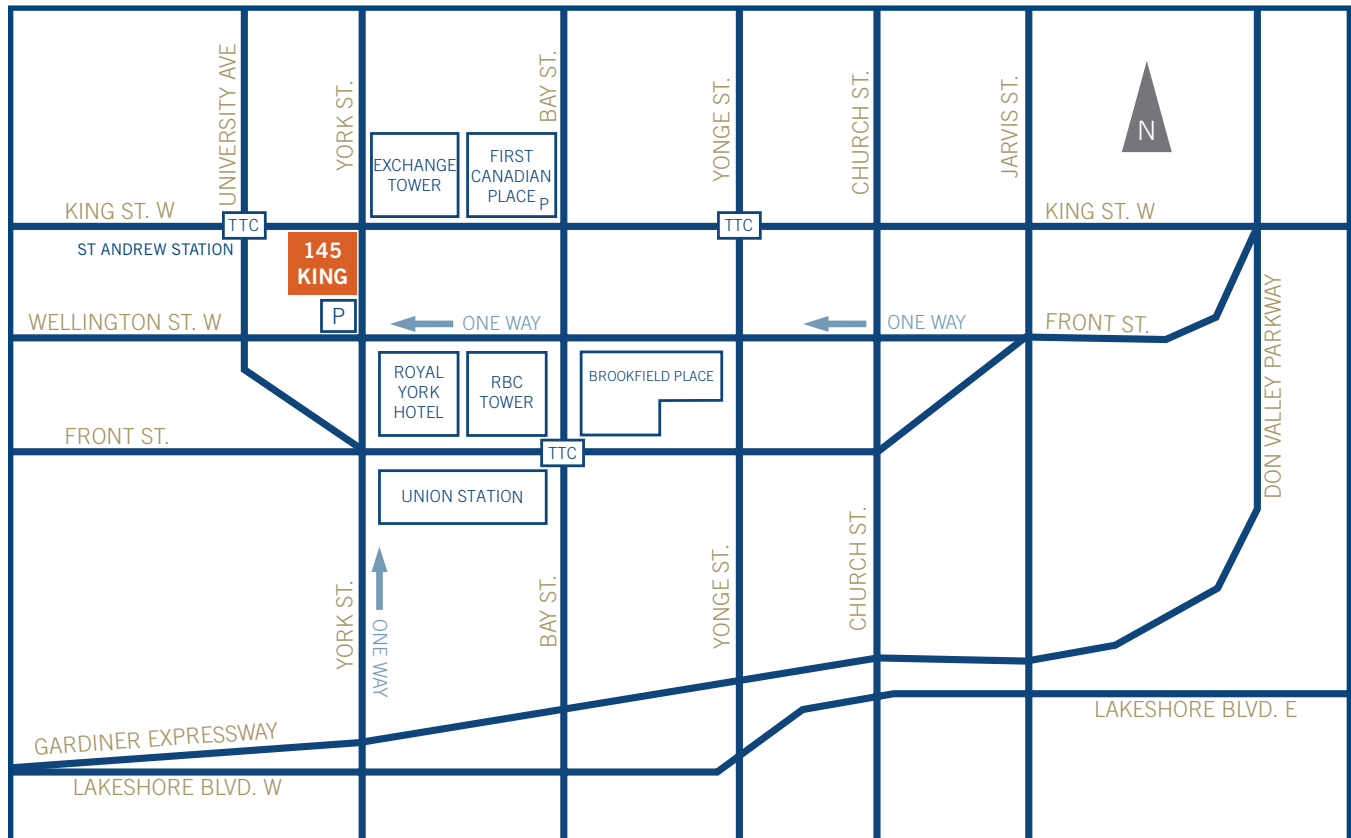

DIRECTIONS TO 145 KING STREET WEST

Richardson GMP Limited

145 King Street West, Suite 500
Toronto, ON M5H 1J8

Tel: 416.943.6696
Toll Free: 1.866.263.0818

Directions from Yonge Street

South on **Yonge St.**, turn right on **Wellington St.**, turn right into the **T-D Centre underground parking** or proceed on to **York St.**, turn right on York (one way North) and turn left almost immediately into the **“Impark” underground parking area.**

Directions from the Don Valley Parkway (DVP)

Travel South on the **DVP** continuing onto the **Gardiner Expressway** travelling West, exit at **Bay St.**, turn right onto Bay St., turn left onto **Wellington St.**, turn right onto **York St.**, and turn left almost immediately into the **“Impark” underground parking area.**

Directions from the Gardiner Expressway

Exit onto **Lakeshore Blvd. East** continuing to **York St.**, turn North on York St. to just past **Wellington St.** and turn left almost immediately into the **“Impark” underground parking area.**

Directions from TTC / GO Train

Take the **TTC** South to **St. Andrews Station**. Outside, follow King St. East one block to **145 King** (which is the corner of York/King). Or take the **GO Train** downtown and exit at **Union Station**. Outside, follow **York St.** North two blocks to **145 King.**